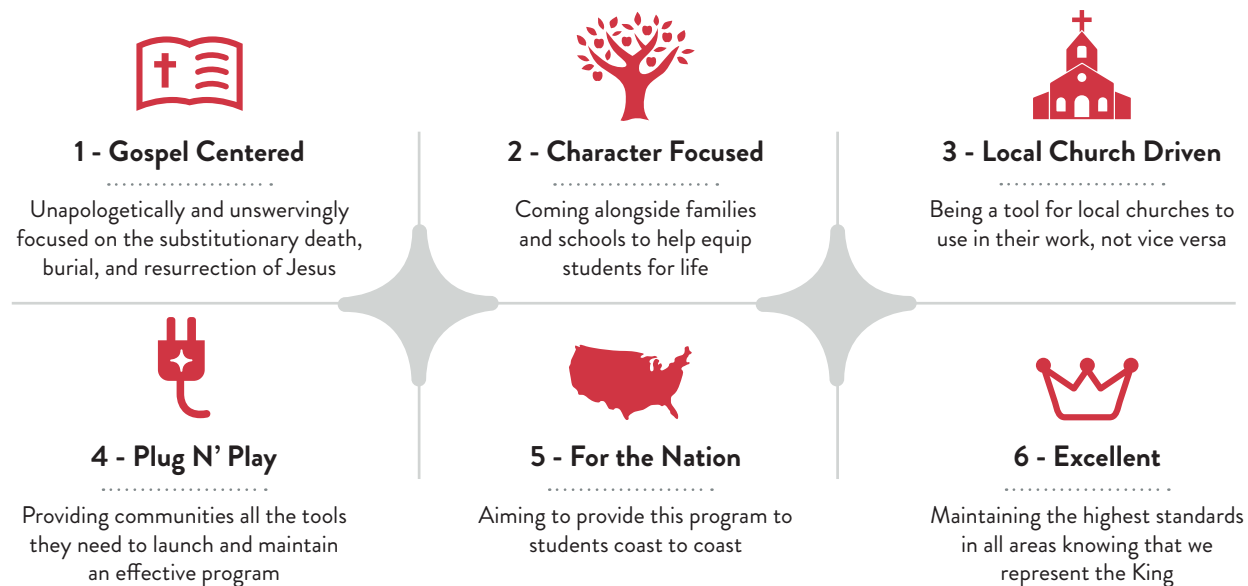

### WHAT? Released Time and LifeWise Academy

LifeWise Academy is a Released Time Religious Instruction (RTRI) program which exists to reach students in public schools with the gospel. Under little-known RTRI laws, students can be released from public school during the school day to attend religious classes, provided the program is **off school property, privately funded, and parent permitted**.

### HOW? The LifeWise Pledge

LifeWise is committed to serving communities across the nation by providing a valuable program that meets **six foundational principles**.